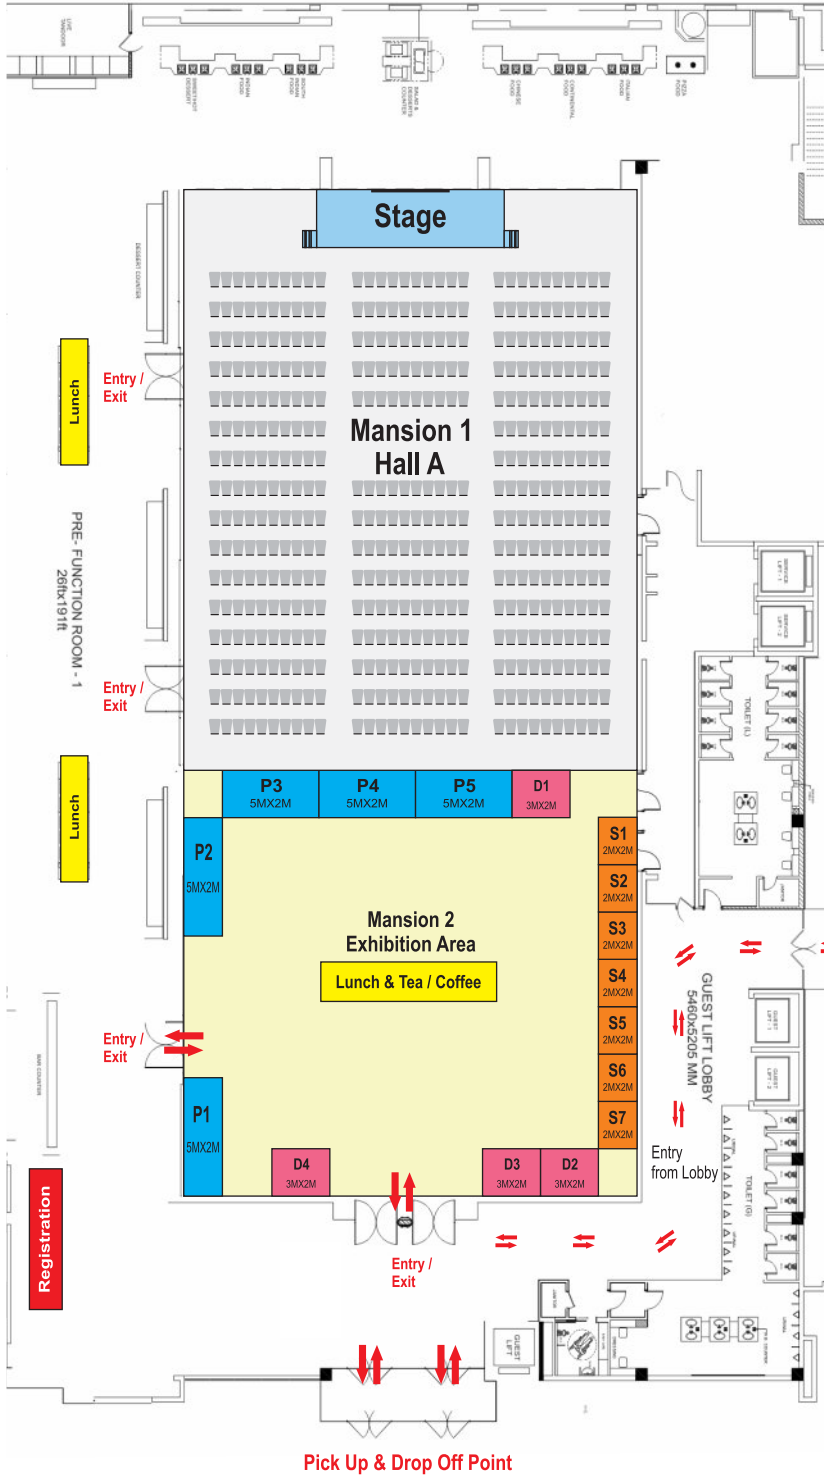

Suggestive Layout

Hotel Radisson Blu | Agra, Uttar Pradesh

Index	
■	Premium Stalls - 5MX2M
■	Deluxe Stalls - 3MX2M
■	Standard Stalls - 2MX2M

THE GRAND BALL ROOM LAYOUT :